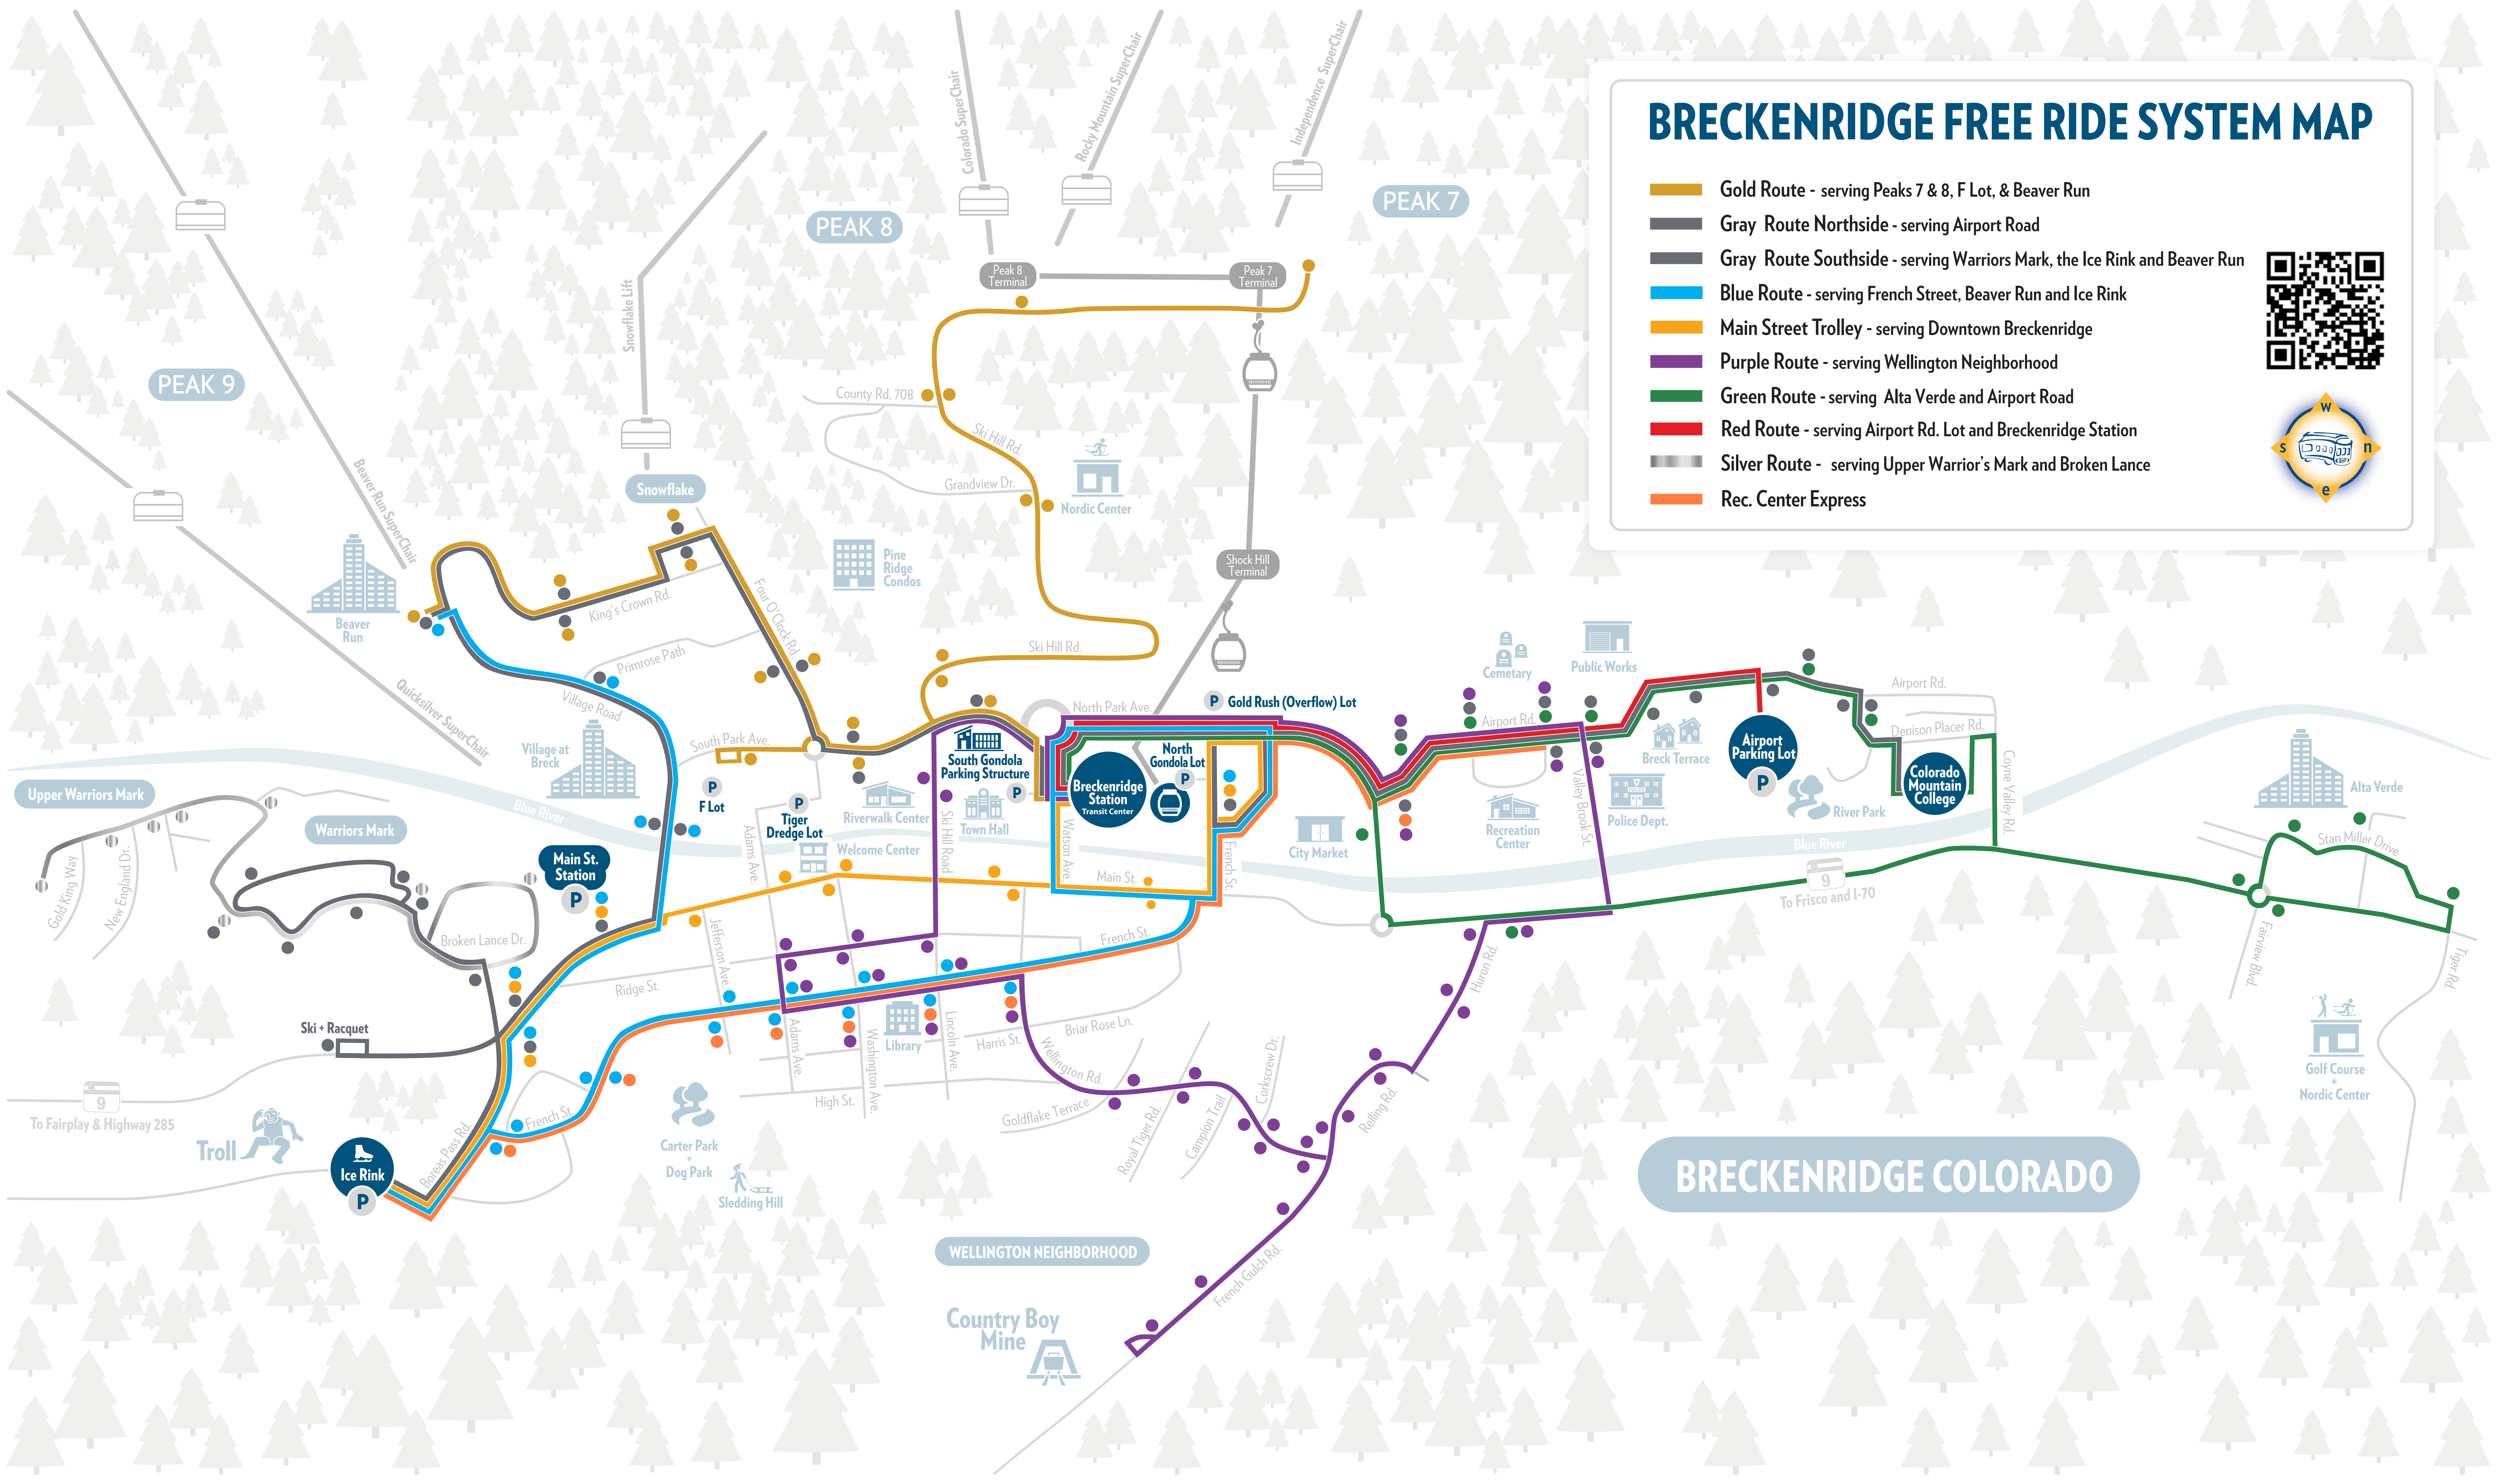

BRECKENRIDGE FREE RIDE SYSTEM MAP

-  Gold Route - serving Peaks 7 & 8, F Lot, & Beaver Run
-  Gray Route Northside - serving Airport Road
-  Gray Route Southside - serving Warriors Mark, the Ice Rink and Beaver Run
-  Blue Route - serving French Street, Beaver Run and Ice Rink
-  Main Street Trolley - serving Downtown Breckenridge
-  Purple Route - serving Wellington Neighborhood
-  Green Route - serving Alta Verde and Airport Road
-  Red Route - serving Airport Rd. Lot and Breckenridge Station
-  Silver Route - serving Upper Warrior's Mark and Broken Lance
-  Rec. Center Express

BRECKENRIDGE COLORADO